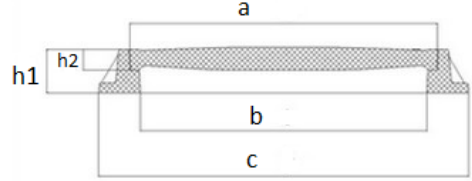

KMH-400 500x500 mm

Kod /Code	kg	Class	Conta/ Seal	Kilit / Lock	a	b	c	h1	h2
KMH-400B	12,00	B125	+	+	489x489	432x432	570x570	37	24
KMH-400A+	10,00	A50	+	+	489x489	432x432	570x570	37	24
KMH-400A	9,00	A15	+	+	489x489	432x432	570x570	37	24